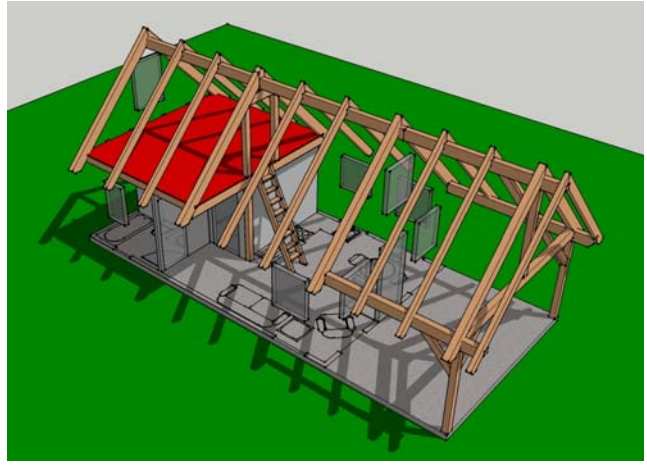

# The East Fork Cabin

P.O. Box 133, Mountain Rest, SC 29664, 864-638-7731, info@whetstonedesigns.com

Heated Square Feet	416 sqft
Covered Decks	160 sqft
Total	576 sqft