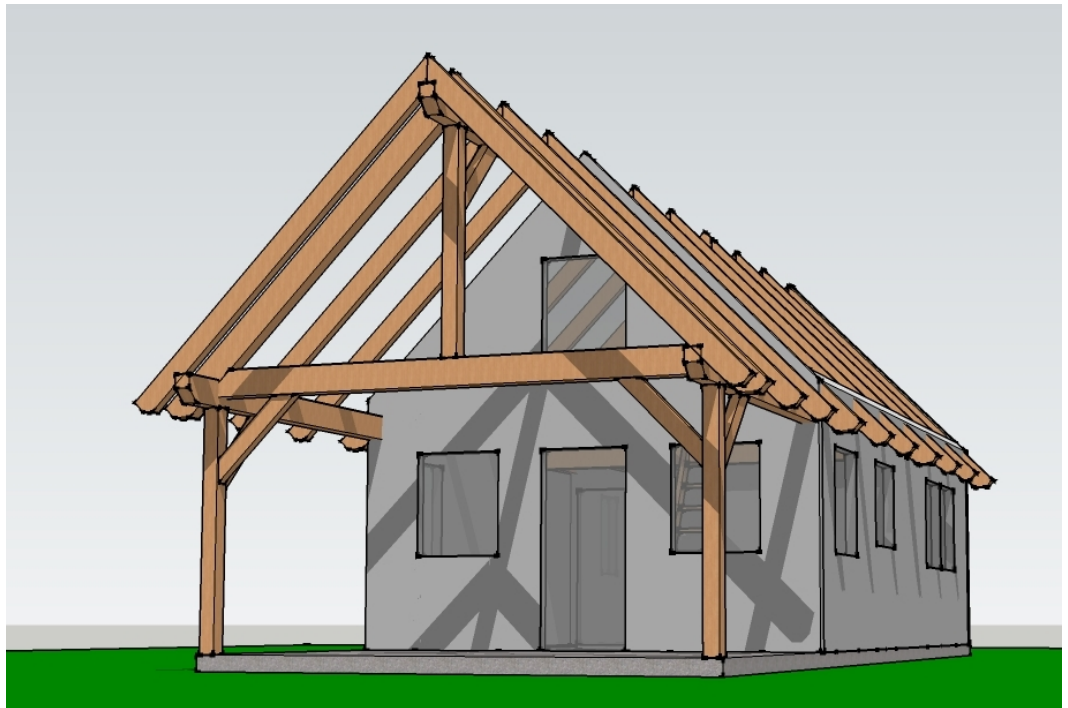

# The East Fork Cabin

P.O. Box 133, Mountain Rest, SC 29664, 864-638-7731, info@whetstonedesigns.com

Heated Square Feet	416 sqft
Covered Decks	160 sqft
Total	576 sqft