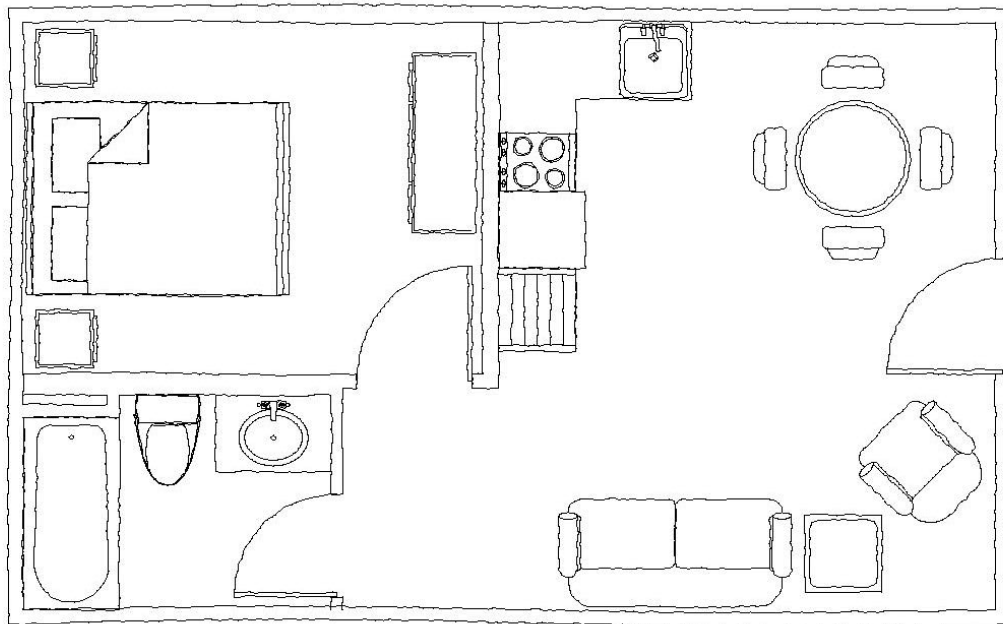

# The East Fork Cabin

P.O. Box 133, Mountain Rest, SC 29664, 864-638-7731, info@whetstonedesigns.com

Heated Square Feet	416 sqft
Covered Decks	160 sqft
Total	576 sqft