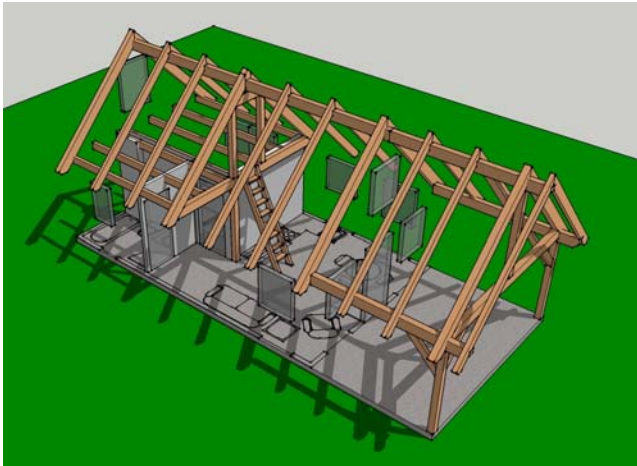

# The East Fork Cabin

P.O. Box 133, Mountain Rest, SC 29664, 864-638-7731, info@whetstonedesigns.com

Heated Square Feet	416 sqft
Covered Decks	160 sqft
Total	576 sqft