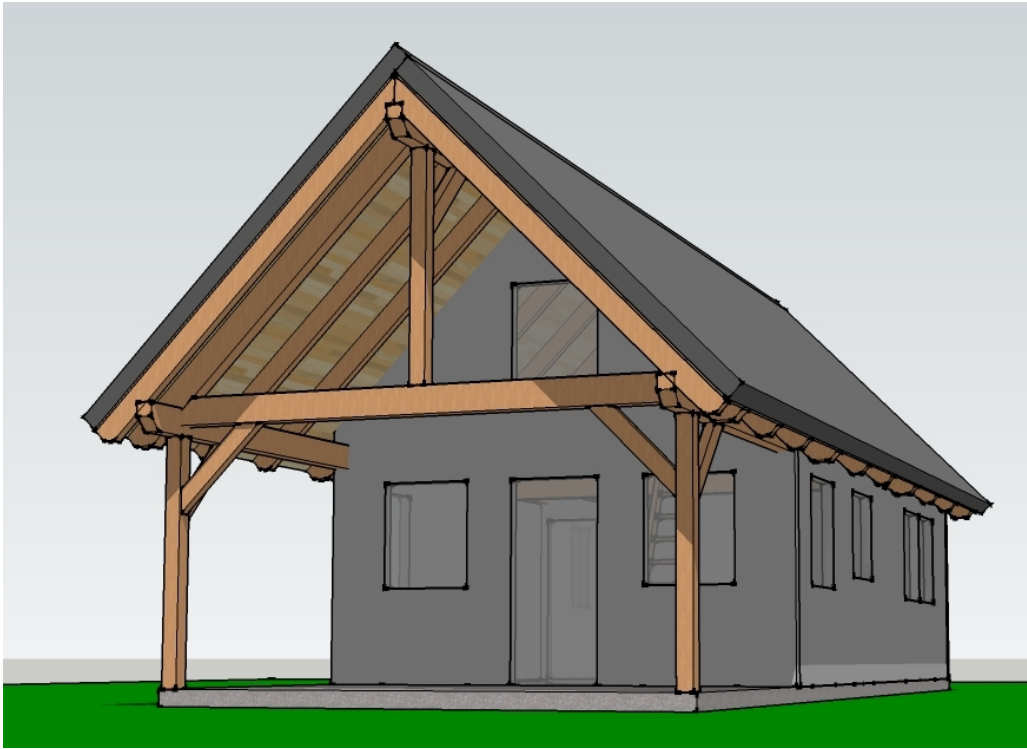

# The East Fork Cabin

P.O. Box 133, Mountain Rest, SC 29664, 864-638-7731, info@whetstonedesigns.com

Heated Square Feet	416 sqft
Covered Decks	160 sqft
Total	576 sqft